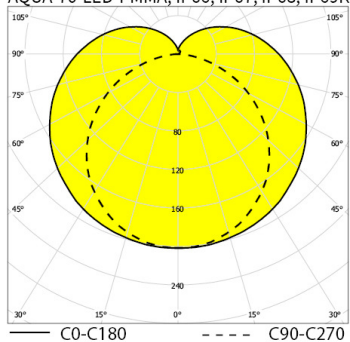

Accessories

- 053629 Mounting bracket AQUA-70 dark grey (1 pc)
- 053630 Mounting bracket AQUA-70 bright grey (1 pc)
- 053627 SS mounting bracket AQUA-70 (1 ks)

(lm)* - luminous flux (W)** - power input

AQUA-70-LED-PMMA, IP66, IP67, IP68, IP69K