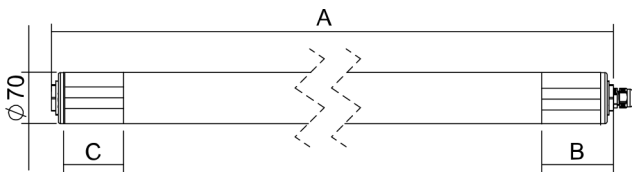

AQUA-70-LED

IP 66, IP67, IP68, IP69K

Application:

car wash, chemical industry, water tanks and swimming pools.

Ballast:

EP – electronic ballast 220 – 240 V / 50 Hz-60Hz AC, 176-280 V DC

Body:

plastic tube with outer diameter of 70 mm and wall thickness 4 mm made from opal PC (polycarbonate) - IK10 or opal PMMA – IK06, sealing plugs at the ends of tube

Fastening:

fastening on ceiling or wall lighted area with mounting brackets, suspension by means of self-locking suspenders or with suspension brackets

Fastening:

screw connector terminal block, max. diameter of wires 2,5 mm²

| 1 | | To/A | (lm)* | (W)** | AxBxC (mm) |
|-------------------------|---|------|-------|-------|------------|
| -20°C ≤ t ≤ 40°C | | | | | |
| 084131 | AQUA-70-LED-FL-5000-4K, IP66/IP67/IP68/IP69, l= 1250mm | 4000 | 3806 | 34 | 1250×70×70 |
| 084151 | AQUA-70-LED-FL-PMMA-5000-4K, IP66/IP67/IP68/IP69, l= 1250mm | 4000 | 3909 | 34 | |
| 084132 | AQUA-70-LED-FL-7500-4K, IP66/IP67/IP68/IP69, l= 1750mm | 4000 | 5709 | 52 | 1750×70×70 |
| 084152 | AQUA-70-LED-FL-PMMA-7500-4K, IP66/IP67/IP68/IP69, l= 1750mm | 4000 | 5864 | 52 | |
| -20°C ≤ t ≤ 50°C | | | | | |
| 084130 | AQUA-70-LED-FL-2500-4K, IP66/IP67/IP68/IP69, l= 750mm | 4000 | 1910 | 17 | 750×70×70 |
| 084150 | AQUA-70-LED-FL-PMMA-2500-4K, IP66/IP67/IP68/IP69, l= 750mm | 4000 | 1954 | 17 | |